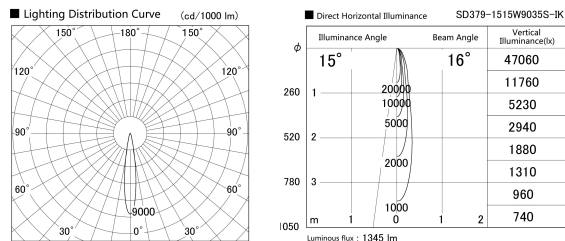

Item no. SD379-1515W9035S-IK

Series Name: AMMA Lens type Cylinder Tracklight (In Track) (SD379-IK)

Installation	Track mount
Type	Lens type tracklight : In track type
Fixture wattage	14W
Beam angle	16deg
Color Temp.	3500K
CRI	Ra>90
Luminous	1347 lm
Body	Die-castaluminumalloy
Body finish	White
Trim finish	White
Reflector finish	N/A
IP Rate	IP20
Light source	COB module
Input Voltage	AC220~240V
Dimming Type	Non-Dimmable
Certificate	CE,CCC
Cut Hole	N/A