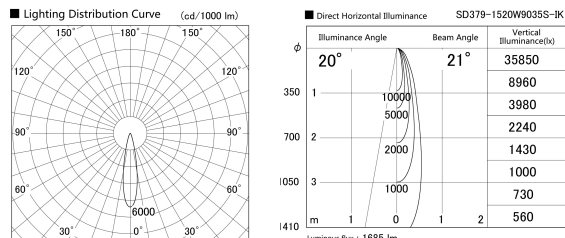

Item no. SD379-1520W9035S-IK

Series Name: AMMA Lens type Cylinder Tracklight (In Track) (SD379-IK)

Installation	Track mount
Type	Lens type tracklight : In track type
Fixture wattage	14W
Beam angle	21deg
Color Temp.	3500K
CRI	Ra>90
Luminous	1687 lm
Body	Die-castaluminumalloy
Body finish	White
Trim finish	White
Reflector finish	N/A
IP Rate	IP20
Light source	COB module
Input Voltage	AC220~240V
Dimming Type	Non-Dimmable
Certificate	CE,CCC
Cut Hole	N/A