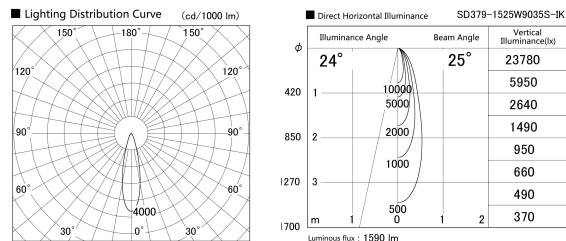

Item no. SD379-1525W9035S-IK

Series Name: AMMA Lens type Cylinder Tracklight (In Track) (SD379-IK)

Installation	Track mount
Type	Lens type tracklight : In track type
Fixture wattage	14W
Beam angle	25deg
Color Temp.	3500K
CRI	Ra>90
Luminous	1588 lm
Body	Die-castaluminumalloy
Body finish	White
Trim finish	White
Reflector finish	N/A
IP Rate	IP20
Light source	COB module
Input Voltage	AC220~240V
Dimming Type	Non-Dimmable
Certificate	CE,CCC
Cut Hole	N/A