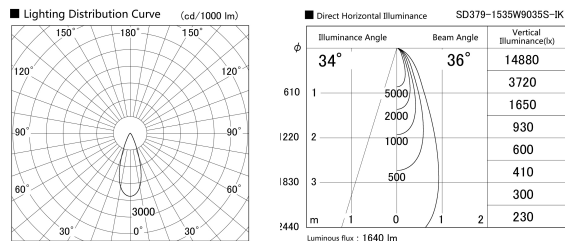

Item no. SD379-1535W9035S-IK

Series Name: AMMA Lens type Cylinder Tracklight (In Track) (SD379-IK)

Installation	Track mount
Type	Lens type tracklight : In track type
Fixture wattage	14W
Beam angle	36deg
Color Temp.	3500K
CRI	Ra>90
Luminous	1641 lm
Body	Die-castaluminumalloy
Body finish	White
Trim finish	White
Reflector finish	N/A
IP Rate	IP20
Light source	COB module
Input Voltage	AC220~240V
Dimming Type	Non-Dimmable
Certificate	CE,CCC
Cut Hole	N/A