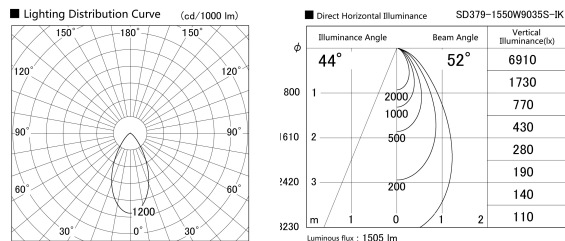

Item no. SD379-1550W9035S-IK

Series Name: AMMA Lens type Cylinder Tracklight (In Track) (SD379-IK)

Installation	Track mount
Type	Lens type tracklight : In track type
Fixture wattage	14W
Beam angle	52deg
Color Temp.	3500K
CRI	Ra>90
Luminous	1503 lm
Body	Die-castaluminumalloy
Body finish	White
Trim finish	White
Reflector finish	N/A
IP Rate	IP20
Light source	COB module
Input Voltage	AC220~240V
Dimming Type	Non-Dimmable
Certificate	CE,CCC
Cut Hole	N/A