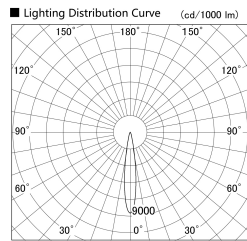

Item no. SD379-1015W9035-IK

Series Name: AMMA Lens type Cylinder Tracklight (In Track) (SD379-IK)

Installation	Track mount
Type	Lens type tracklight : In track type
Fixture wattage	10.5W
Beam angle	16deg
Color Temp.	3500K
CRI	Ra>90
Luminous	1001 lm
Body	Die-castaluminumalloy
Body finish	White
Trim finish	White
Reflector finish	N/A
IP Rate	IP20
Light source	COB module
Input Voltage	AC220~240V
Dimming Type	Non-Dimmable
Certificate	CE,CCC
Cut Hole	N/A