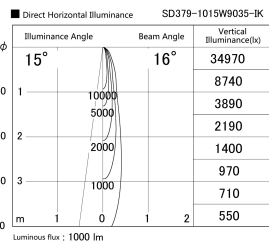

Item no. SD379-1015W9035-IK

Series Name: AMMA Lens type Cylinder Tracklight (In Track) (SD379-IK)

Installation	Track mount
Type	Lens type tracklight : In track type
Fixture wattage	10.5W
Beam angle	16deg
Color Temp.	3500K
CRI	Ra>90
Luminous	1001 lm
Body	Die-castaluminumalloy
Body finish	White
Trim finish	White
Reflector finish	N/A
IP Rate	IP20
Light source	COB module
Input Voltage	AC220~240V
Dimming Type	Non-Dimmable
Certificate	CE,CCC
Cut Hole	N/A