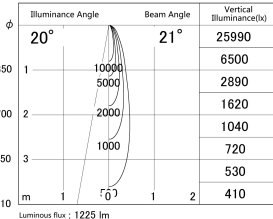

Item no. SD379-1020W9035-IK

Series Name: AMMA Lens type Cylinder Tracklight (In Track) (SD379-IK)

■ Lighting Distribution Curve (cd/1000 lm)

■ Direct Horizontal Illuminance SD379-1020W9035-IK

Installation	Track mount
Type	Lens type tracklight : In track type
Fixture wattage	10.5W
Beam angle	21deg
Color Temp.	3500K
CRI	Ra>90
Luminous	1223 lm
Body	Die-castaluminumalloy
Body finish	White
Trim finish	White
Reflector finish	N/A
IP Rate	IP20
Light source	COB module
Input Voltage	AC220~240V
Dimming Type	Non-Dimmable
Certificate	CE,CCC
Cut Hole	N/A