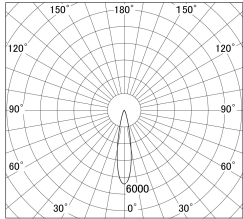

Item no. SD379-1020W9035-IK

Series Name: AMMA Lens type Cylinder Tracklight (In Track) (SD379-IK)

■ Lighting Distribution Curve (cd/1000 lm)

■ Direct Horizontal Illuminance SD379-1020W9035-IK

Installation	Track mount
Type	Lens type tracklight : In track type
Fixture wattage	10.5W
Beam angle	21deg
Color Temp.	3500K
CRI	Ra>90
Luminous	1223 lm
Body	Die-castaluminumalloy
Body finish	White
Trim finish	White
Reflector finish	N/A
IP Rate	IP20
Light source	COB module
Input Voltage	AC220~240V
Dimming Type	Non-Dimmable
Certificate	CE,CCC
Cut Hole	N/A