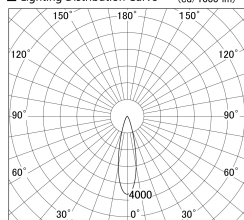

Item no. SD379-1025W9035-IK

Series Name: AMMA Lens type Cylinder Tracklight (In Track) (SD379-IK)

■ Lighting Distribution Curve (cd/1000 lm)

■ Direct Horizontal Illuminance SD379-1025W9035-IK

Installation	Track mount
Type	Lens type tracklight : In track type
Fixture wattage	10.5W
Beam angle	25deg
Color Temp.	3500K
CRI	Ra>90
Luminous	1151 lm
Body	Die-castaluminumalloy
Body finish	White
Trim finish	White
Reflector finish	N/A
IP Rate	IP20
Light source	COB module
Input Voltage	AC220~240V
Dimming Type	Non-Dimmable
Certificate	CE,CCC
Cut Hole	N/A