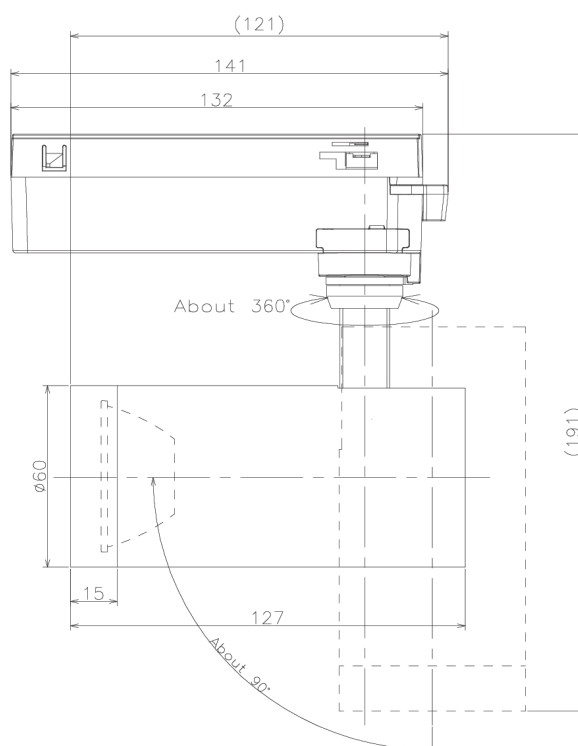

Item no. SD379-1025W9035-IK

Series Name: AMMA Lens type Cylinder Tracklight (In Track) (SD379-IK)

■ Lighting Distribution Curve (cd/1000 lm)

■ Direct Horizontal Illuminance SD379-1025W9035-IK

Installation	Track mount
Type	Lens type tracklight : In track type
Fixture wattage	10.5W
Beam angle	25deg
Color Temp.	3500K
CRI	Ra>90
Luminous	1151 lm
Body	Die-castaluminumalloy
Body finish	White
Trim finish	White
Reflector finish	N/A
IP Rate	IP20
Light source	COB module
Input Voltage	AC220~240V
Dimming Type	Non-Dimmable
Certificate	CE,CCC
Cut Hole	N/A