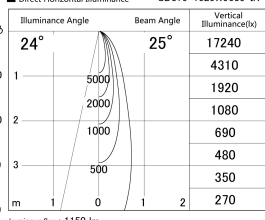

Item no. SD379-1025W9035-IK

Series Name: AMMA Lens type Cylinder Tracklight (In Track) (SD379-IK)

■ Lighting Distribution Curve (cd/1000 lm)

■ Direct Horizontal Illuminance SD379-1025W9035-IK

Installation	Track mount
Type	Lens type tracklight : In track type
Fixture wattage	10.5W
Beam angle	25deg
Color Temp.	3500K
CRI	Ra>90
Luminous	1151 lm
Body	Die-castaluminumalloy
Body finish	White
Trim finish	White
Reflector finish	N/A
IP Rate	IP20
Light source	COB module
Input Voltage	AC220~240V
Dimming Type	Non-Dimmable
Certificate	CE,CCC
Cut Hole	N/A