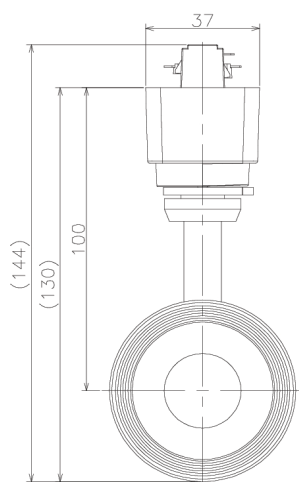

Item no. SD379-1025W9035-IK

Series Name: AMMA Lens type Cylinder Tracklight (In Track) (SD379-IK)

■ Lighting Distribution Curve (cd/1000 lm)

■ Direct Horizontal Illuminance SD379-1025W9035-IK

Installation	Track mount
Type	Lens type tracklight : In track type
Fixture wattage	10.5W
Beam angle	25deg
Color Temp.	3500K
CRI	Ra>90
Luminous	1151 lm
Body	Die-castaluminumalloy
Body finish	White
Trim finish	White
Reflector finish	N/A
IP Rate	IP20
Light source	COB module
Input Voltage	AC220~240V
Dimming Type	Non-Dimmable
Certificate	CE,CCC
Cut Hole	N/A