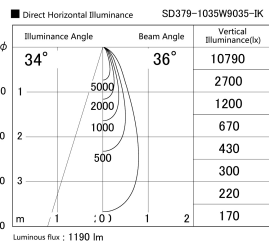

Item no. SD379-1035W9035-IK

Series Name: AMMA Lens type Cylinder Tracklight (In Track) (SD379-IK)

Installation	Track mount
Type	Lens type tracklight : In track type
Fixture wattage	10.5W
Beam angle	36deg
Color Temp.	3500K
CRI	Ra>90
Luminous	1190 lm
Body	Die-castaluminumalloy
Body finish	White
Trim finish	White
Reflector finish	N/A
IP Rate	IP20
Light source	COB module
Input Voltage	AC220~240V
Dimming Type	Non-Dimmable
Certificate	CE,CCC
Cut Hole	N/A