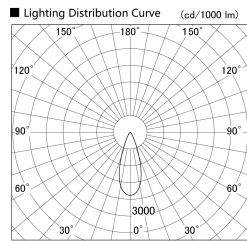

Item no. SD379-1035W9035-IK

Series Name: AMMA Lens type Cylinder Tracklight (In Track) (SD379-IK)

Installation	Track mount
Type	Lens type tracklight : In track type
Fixture wattage	10.5W
Beam angle	36deg
Color Temp.	3500K
CRI	Ra>90
Luminous	1190 lm
Body	Die-castaluminumalloy
Body finish	White
Trim finish	White
Reflector finish	N/A
IP Rate	IP20
Light source	COB module
Input Voltage	AC220~240V
Dimming Type	Non-Dimmable
Certificate	CE,CCC
Cut Hole	N/A