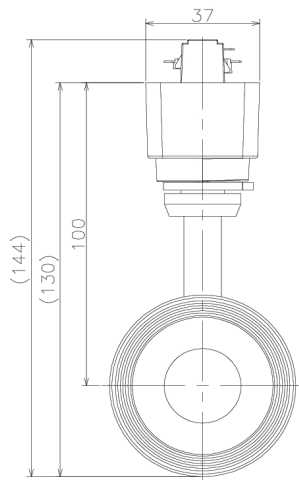

Item no. SD379-1050W9035-IK

Series Name: AMMA Lens type Cylinder Tracklight (In Track) (SD379-IK)

Installation	Track mount
Type	Lens type tracklight : In track type
Fixture wattage	10.5W
Beam angle	52deg
Color Temp.	3500K
CRI	Ra>90
Luminous	1090 lm
Body	Die-castaluminumalloy
Body finish	White
Trim finish	White
Reflector finish	N/A
IP Rate	IP20
Light source	COB module
Input Voltage	AC220~240V
Dimming Type	Non-Dimmable
Certificate	CE,CCC
Cut Hole	N/A