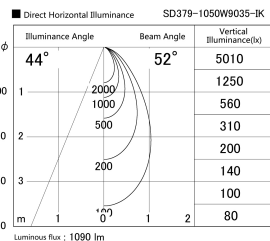

Item no. SD379-1050W9035-IK

Series Name: AMMA Lens type Cylinder Tracklight (In Track) (SD379-IK)

Installation	Track mount
Type	Lens type tracklight : In track type
Fixture wattage	10.5W
Beam angle	52deg
Color Temp.	3500K
CRI	Ra>90
Luminous	1090 lm
Body	Die-castaluminumalloy
Body finish	White
Trim finish	White
Reflector finish	N/A
IP Rate	IP20
Light source	COB module
Input Voltage	AC220~240V
Dimming Type	Non-Dimmable
Certificate	CE,CCC
Cut Hole	N/A