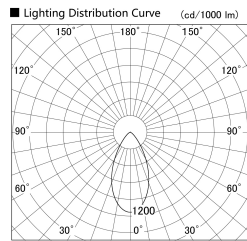

Item no. SD379-1050W9035-IK

Series Name: AMMA Lens type Cylinder Tracklight (In Track) (SD379-IK)

Installation	Track mount
Type	Lens type tracklight : In track type
Fixture wattage	10.5W
Beam angle	52deg
Color Temp.	3500K
CRI	Ra>90
Luminous	1090 lm
Body	Die-castaluminumalloy
Body finish	White
Trim finish	White
Reflector finish	N/A
IP Rate	IP20
Light source	COB module
Input Voltage	AC220~240V
Dimming Type	Non-Dimmable
Certificate	CE,CCC
Cut Hole	N/A