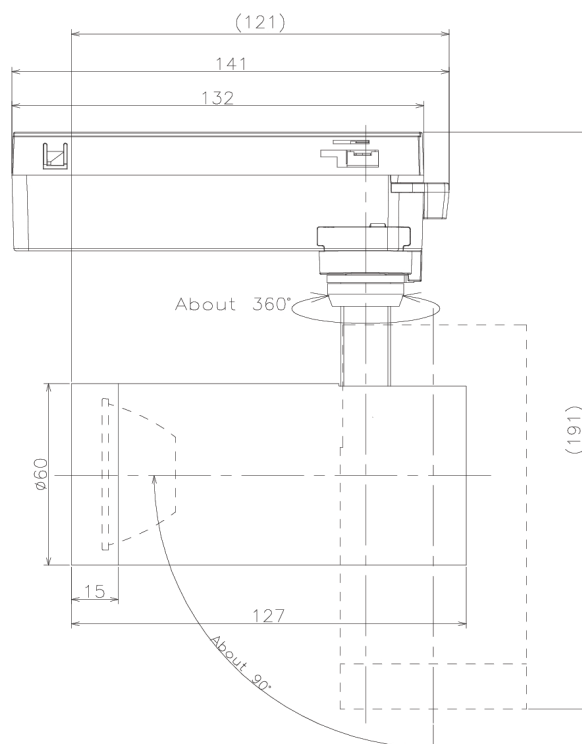

Item no. SD379-1050W9035-IK

Series Name: AMMA Lens type Cylinder Tracklight (In Track) (SD379-IK)

Installation	Track mount
Type	Lens type tracklight : In track type
Fixture wattage	10.5W
Beam angle	52deg
Color Temp.	3500K
CRI	Ra>90
Luminous	1090 lm
Body	Die-castaluminumalloy
Body finish	White
Trim finish	White
Reflector finish	N/A
IP Rate	IP20
Light source	COB module
Input Voltage	AC220~240V
Dimming Type	Non-Dimmable
Certificate	CE,CCC
Cut Hole	N/A