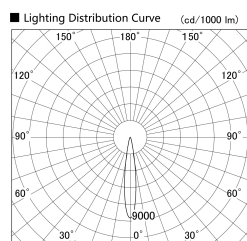

Item no. SD379-1515W9035-IK

Series Name: AMMA Lens type Cylinder Tracklight (In Track) (SD379-IK)

Installation	Track mount
Type	Lens type tracklight : In track type
Fixture wattage	14W
Beam angle	16deg
Color Temp.	3500K
CRI	Ra>90
Luminous	1347 lm
Body	Die-castaluminumalloy
Body finish	White
Trim finish	White
Reflector finish	N/A
IP Rate	IP20
Light source	COB module
Input Voltage	AC220~240V
Dimming Type	Non-Dimmable
Certificate	CE,CCC
Cut Hole	N/A