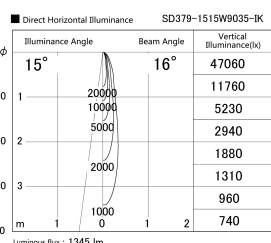

Item no. SD379-1515W9035-IK

Series Name: AMMA Lens type Cylinder Tracklight (In Track) (SD379-IK)

Installation	Track mount
Type	Lens type tracklight : In track type
Fixture wattage	14W
Beam angle	16deg
Color Temp.	3500K
CRI	Ra>90
Luminous	1347 lm
Body	Die-castaluminumalloy
Body finish	White
Trim finish	White
Reflector finish	N/A
IP Rate	IP20
Light source	COB module
Input Voltage	AC220~240V
Dimming Type	Non-Dimmable
Certificate	CE,CCC
Cut Hole	N/A