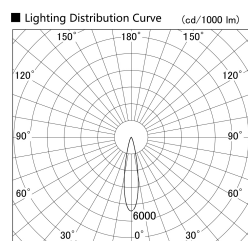

Item no. SD379-1520W9035-IK

Series Name: AMMA Lens type Cylinder Tracklight (In Track) (SD379-IK)

Installation	Track mount
Type	Lens type tracklight : In track type
Fixture wattage	14W
Beam angle	21deg
Color Temp.	3500K
CRI	Ra>90
Luminous	1687 lm
Body	Die-castaluminumalloy
Body finish	White
Trim finish	White
Reflector finish	N/A
IP Rate	IP20
Light source	COB module
Input Voltage	AC220~240V
Dimming Type	Non-Dimmable
Certificate	CE,CCC
Cut Hole	N/A