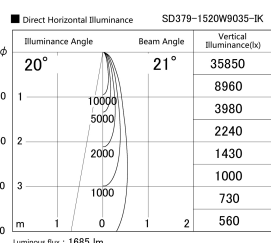

Item no. SD379-1520W9035-IK

Series Name: AMMA Lens type Cylinder Tracklight (In Track) (SD379-IK)

Installation	Track mount
Type	Lens type tracklight : In track type
Fixture wattage	14W
Beam angle	21deg
Color Temp.	3500K
CRI	Ra>90
Luminous	1687 lm
Body	Die-castaluminumalloy
Body finish	White
Trim finish	White
Reflector finish	N/A
IP Rate	IP20
Light source	COB module
Input Voltage	AC220~240V
Dimming Type	Non-Dimmable
Certificate	CE,CCC
Cut Hole	N/A