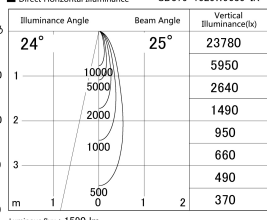

Item no. SD379-1525W9035-IK

Series Name: AMMA Lens type Cylinder Tracklight (In Track) (SD379-IK)

■ Lighting Distribution Curve (cd/1000 lm)

■ Direct Horizontal Illuminance SD379-1525W9035-IK

Installation	Track mount
Type	Lens type tracklight : In track type
Fixture wattage	14W
Beam angle	25deg
Color Temp.	3500K
CRI	Ra>90
Luminous	1588 lm
Body	Die-castaluminumalloy
Body finish	White
Trim finish	White
Reflector finish	N/A
IP Rate	IP20
Light source	COB module
Input Voltage	AC220~240V
Dimming Type	Non-Dimmable
Certificate	CE,CCC
Cut Hole	N/A