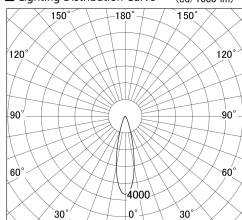

Item no. SD379-1525W9035-IK

Series Name: AMMA Lens type Cylinder Tracklight (In Track) (SD379-IK)

■ Lighting Distribution Curve (cd/1000 lm)

■ Direct Horizontal Illuminance SD379-1525W9035-IK

Installation	Track mount
Type	Lens type tracklight : In track type
Fixture wattage	14W
Beam angle	25deg
Color Temp.	3500K
CRI	Ra>90
Luminous	1588 lm
Body	Die-castaluminumalloy
Body finish	White
Trim finish	White
Reflector finish	N/A
IP Rate	IP20
Light source	COB module
Input Voltage	AC220~240V
Dimming Type	Non-Dimmable
Certificate	CE,CCC
Cut Hole	N/A