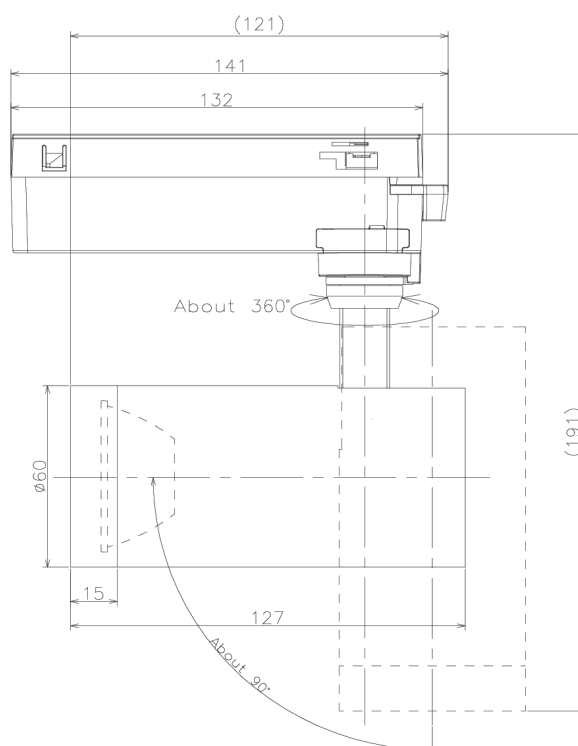

Item no. SD379-1535W9035-IK

Series Name: AMMA Lens type Cylinder Tracklight (In Track) (SD379-IK)

Installation	Track mount
Type	Lens type tracklight : In track type
Fixture wattage	14W
Beam angle	36deg
Color Temp.	3500K
CRI	Ra>90
Luminous	1641 lm
Body	Die-castaluminumalloy
Body finish	White
Trim finish	White
Reflector finish	N/A
IP Rate	IP20
Light source	COB module
Input Voltage	AC220~240V
Dimming Type	Non-Dimmable
Certificate	CE,CCC
Cut Hole	N/A