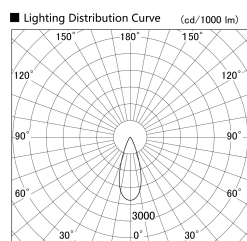

Item no. SD379-1535W9035-IK

Series Name: AMMA Lens type Cylinder Tracklight (In Track) (SD379-IK)

Installation	Track mount
Type	Lens type tracklight : In track type
Fixture wattage	14W
Beam angle	36deg
Color Temp.	3500K
CRI	Ra>90
Luminous	1641 lm
Body	Die-castaluminumalloy
Body finish	White
Trim finish	White
Reflector finish	N/A
IP Rate	IP20
Light source	COB module
Input Voltage	AC220~240V
Dimming Type	Non-Dimmable
Certificate	CE,CCC
Cut Hole	N/A