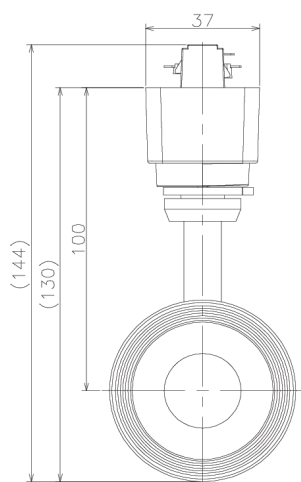

Item no. SD379-1535W9035-IK

Series Name: AMMA Lens type Cylinder Tracklight (In Track) (SD379-IK)

Installation	Track mount
Type	Lens type tracklight : In track type
Fixture wattage	14W
Beam angle	36deg
Color Temp.	3500K
CRI	Ra>90
Luminous	1641 lm
Body	Die-castaluminumalloy
Body finish	White
Trim finish	White
Reflector finish	N/A
IP Rate	IP20
Light source	COB module
Input Voltage	AC220~240V
Dimming Type	Non-Dimmable
Certificate	CE,CCC
Cut Hole	N/A