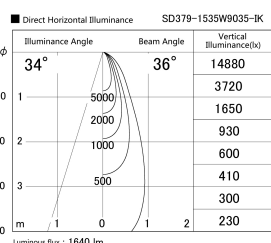

Item no. SD379-1535W9035-IK

Series Name: AMMA Lens type Cylinder Tracklight (In Track) (SD379-IK)

Installation	Track mount
Type	Lens type tracklight : In track type
Fixture wattage	14W
Beam angle	36deg
Color Temp.	3500K
CRI	Ra>90
Luminous	1641 lm
Body	Die-castaluminumalloy
Body finish	White
Trim finish	White
Reflector finish	N/A
IP Rate	IP20
Light source	COB module
Input Voltage	AC220~240V
Dimming Type	Non-Dimmable
Certificate	CE,CCC
Cut Hole	N/A