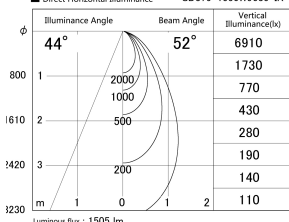

Item no. SD379-1550W9035-IK

Series Name: AMMA Lens type Cylinder Tracklight (In Track) (SD379-IK)

■ Lighting Distribution Curve (cd/1000 lm)

■ Direct Horizontal Illuminance SD379-1550W9035-IK

Installation	Track mount
Type	Lens type tracklight : In track type
Fixture wattage	14W
Beam angle	52deg
Color Temp.	3500K
CRI	Ra>90
Luminous	1503 lm
Body	Die-castaluminumalloy
Body finish	White
Trim finish	White
Reflector finish	N/A
IP Rate	IP20
Light source	COB module
Input Voltage	AC220~240V
Dimming Type	Non-Dimmable
Certificate	CE,CCC
Cut Hole	N/A