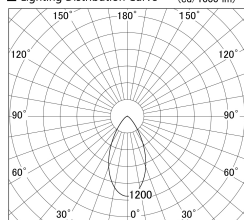

Item no. SD379-1550W9035-IK

Series Name: AMMA Lens type Cylinder Tracklight (In Track) (SD379-IK)

■ Lighting Distribution Curve (cd/1000 lm)

■ Direct Horizontal Illuminance SD379-1550W9035-IK

Installation	Track mount
Type	Lens type tracklight : In track type
Fixture wattage	14W
Beam angle	52deg
Color Temp.	3500K
CRI	Ra>90
Luminous	1503 lm
Body	Die-castaluminumalloy
Body finish	White
Trim finish	White
Reflector finish	N/A
IP Rate	IP20
Light source	COB module
Input Voltage	AC220~240V
Dimming Type	Non-Dimmable
Certificate	CE,CCC
Cut Hole	N/A