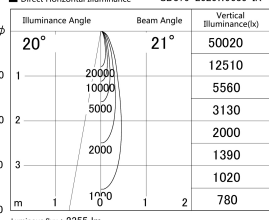

Item no. SD379-2020W9035-IK

Series Name: AMMA Lens type Cylinder Tracklight (In Track) (SD379-IK)

■ Lighting Distribution Curve (cd/1000 lm)

■ Direct Horizontal Illuminance SD379-2020W9035-IK

Installation	Track mount
Type	Lens type tracklight : In track type
Fixture wattage	21W
Beam angle	21deg
Color Temp.	3500K
CRI	Ra>90
Luminous	2354 lm
Body	Die-castaluminumalloy
Body finish	White
Trim finish	White
Reflector finish	N/A
IP Rate	IP20
Light source	COB module
Input Voltage	AC220~240V
Dimming Type	Non-Dimmable
Certificate	CE,CCC
Cut Hole	N/A