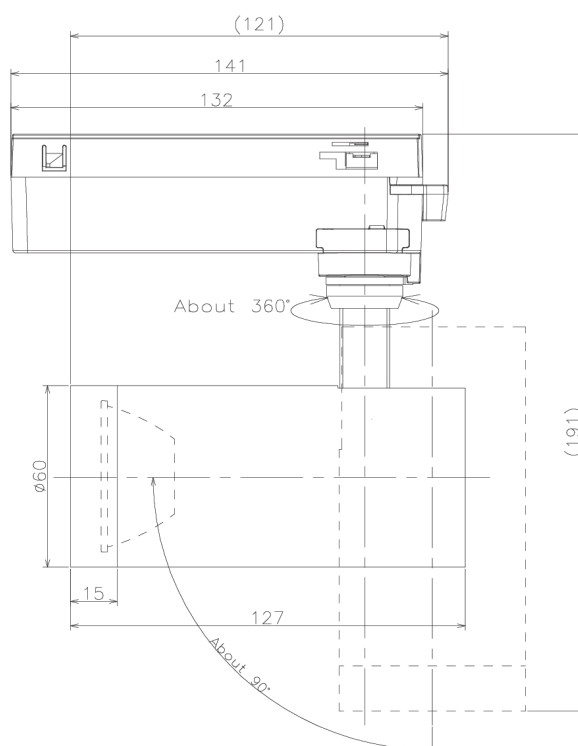

Item no. SD379-2020W9035-IK

Series Name: AMMA Lens type Cylinder Tracklight (In Track) (SD379-IK)

■ Lighting Distribution Curve (cd/1000 lm)

■ Direct Horizontal Illuminance SD379-2020W9035-IK

Installation	Track mount
Type	Lens type tracklight : In track type
Fixture wattage	21W
Beam angle	21deg
Color Temp.	3500K
CRI	Ra>90
Luminous	2354 lm
Body	Die-castaluminumalloy
Body finish	White
Trim finish	White
Reflector finish	N/A
IP Rate	IP20
Light source	COB module
Input Voltage	AC220~240V
Dimming Type	Non-Dimmable
Certificate	CE,CCC
Cut Hole	N/A