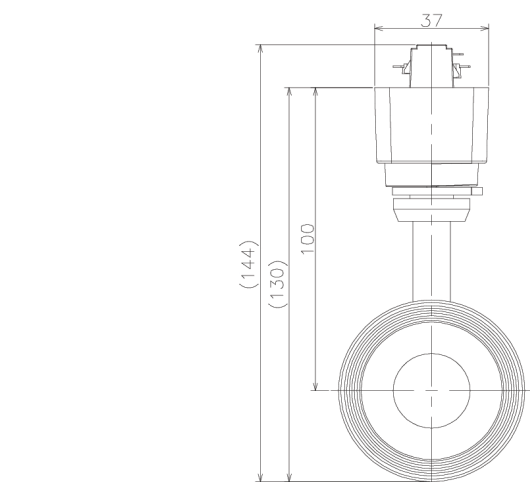

Item no. SD379-2020W9035-IK

Series Name: AMMA Lens type Cylinder Tracklight (In Track) (SD379-IK)

■ Lighting Distribution Curve (cd/1000 lm)

■ Direct Horizontal Illuminance SD379-2020W9035-IK

Installation	Track mount
Type	Lens type tracklight : In track type
Fixture wattage	21W
Beam angle	21deg
Color Temp.	3500K
CRI	Ra>90
Luminous	2354 lm
Body	Die-castaluminumalloy
Body finish	White
Trim finish	White
Reflector finish	N/A
IP Rate	IP20
Light source	COB module
Input Voltage	AC220~240V
Dimming Type	Non-Dimmable
Certificate	CE,CCC
Cut Hole	N/A