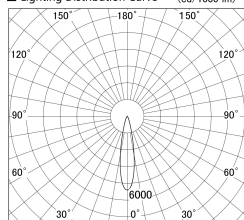

Item no. SD379-2020W9035-IK

Series Name: AMMA Lens type Cylinder Tracklight (In Track) (SD379-IK)

■ Lighting Distribution Curve (cd/1000 lm)

■ Direct Horizontal Illuminance SD379-2020W9035-IK

Installation	Track mount
Type	Lens type tracklight : In track type
Fixture wattage	21W
Beam angle	21deg
Color Temp.	3500K
CRI	Ra>90
Luminous	2354 lm
Body	Die-castaluminumalloy
Body finish	White
Trim finish	White
Reflector finish	N/A
IP Rate	IP20
Light source	COB module
Input Voltage	AC220~240V
Dimming Type	Non-Dimmable
Certificate	CE,CCC
Cut Hole	N/A