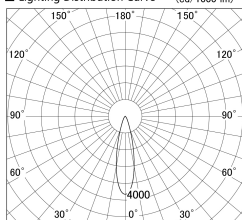

Item no. SD379-2025W9035-IK

Series Name: AMMA Lens type Cylinder Tracklight (In Track) (SD379-IK)

■ Lighting Distribution Curve (cd/1000 lm)

■ Direct Horizontal Illuminance SD379-2025W9035-IK

Installation	Track mount
Type	Lens type tracklight : In track type
Fixture wattage	21W
Beam angle	25deg
Color Temp.	3500K
CRI	Ra>90
Luminous	2217 lm
Body	Die-castaluminumalloy
Body finish	White
Trim finish	White
Reflector finish	N/A
IP Rate	IP20
Light source	COB module
Input Voltage	AC220~240V
Dimming Type	Non-Dimmable
Certificate	CE,CCC
Cut Hole	N/A