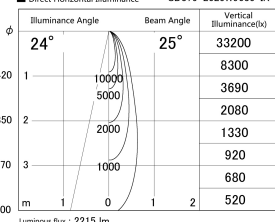

Item no. SD379-2025W9035-IK

Series Name: AMMA Lens type Cylinder Tracklight (In Track) (SD379-IK)

■ Lighting Distribution Curve (cd/1000 lm)

■ Direct Horizontal Illuminance SD379-2025W9035-IK

Installation	Track mount
Type	Lens type tracklight : In track type
Fixture wattage	21W
Beam angle	25deg
Color Temp.	3500K
CRI	Ra>90
Luminous	2217 lm
Body	Die-castaluminumalloy
Body finish	White
Trim finish	White
Reflector finish	N/A
IP Rate	IP20
Light source	COB module
Input Voltage	AC220~240V
Dimming Type	Non-Dimmable
Certificate	CE,CCC
Cut Hole	N/A