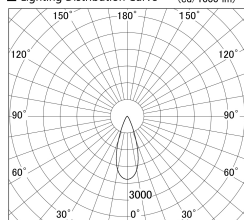

Item no. SD379-2035W9035-IK

Series Name: AMMA Lens type Cylinder Tracklight (In Track) (SD379-IK)

■ Lighting Distribution Curve (cd/1000 lm)

■ Direct Horizontal Illuminance SD379-2035W9035-IK

Installation	Track mount
Type	Lens type tracklight : In track type
Fixture wattage	21W
Beam angle	36deg
Color Temp.	3500K
CRI	Ra>90
Luminous	2291 lm
Body	Die-castaluminumalloy
Body finish	White
Trim finish	White
Reflector finish	N/A
IP Rate	IP20
Light source	COB module
Input Voltage	AC220~240V
Dimming Type	Non-Dimmable
Certificate	CE,CCC
Cut Hole	N/A