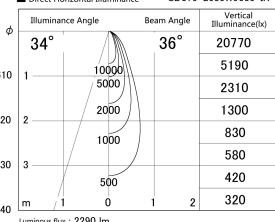

Item no. SD379-2035W9035-IK

Series Name: AMMA Lens type Cylinder Tracklight (In Track) (SD379-IK)

■ Lighting Distribution Curve (cd/1000 lm)

■ Direct Horizontal Illuminance SD379-2035W9035-IK

Installation	Track mount
Type	Lens type tracklight : In track type
Fixture wattage	21W
Beam angle	36deg
Color Temp.	3500K
CRI	Ra>90
Luminous	2291 lm
Body	Die-castaluminumalloy
Body finish	White
Trim finish	White
Reflector finish	N/A
IP Rate	IP20
Light source	COB module
Input Voltage	AC220~240V
Dimming Type	Non-Dimmable
Certificate	CE,CCC
Cut Hole	N/A