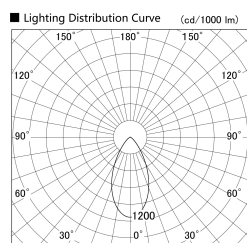

Item no. SD379-2050W9035-IK

Series Name: AMMA Lens type Cylinder Tracklight (In Track) (SD379-IK)

Installation	Track mount
Type	Lens type tracklight : In track type
Fixture wattage	21W
Beam angle	52deg
Color Temp.	3500K
CRI	Ra>90
Luminous	2098 lm
Body	Die-castaluminumalloy
Body finish	White
Trim finish	White
Reflector finish	N/A
IP Rate	IP20
Light source	COB module
Input Voltage	AC220~240V
Dimming Type	Non-Dimmable
Certificate	CE,CCC
Cut Hole	N/A