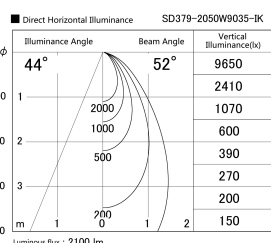

Item no. SD379-2050W9035-IK

Series Name: AMMA Lens type Cylinder Tracklight (In Track) (SD379-IK)

Installation	Track mount
Type	Lens type tracklight : In track type
Fixture wattage	21W
Beam angle	52deg
Color Temp.	3500K
CRI	Ra>90
Luminous	2098 lm
Body	Die-castaluminumalloy
Body finish	White
Trim finish	White
Reflector finish	N/A
IP Rate	IP20
Light source	COB module
Input Voltage	AC220~240V
Dimming Type	Non-Dimmable
Certificate	CE,CCC
Cut Hole	N/A