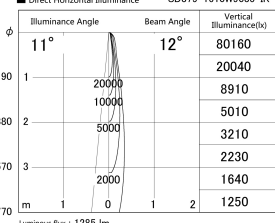

Item no. SD379-1610W9035-IK

Series Name: AMMA Lens type Cylinder Tracklight (In Track) (SD379-IK)

Lighting Distribution Curve (cd/1000 lm)

Installation	Track mount
Type	Lens type tracklight : In track type
Fixture wattage	14W
Beam angle	12deg
Color Temp.	3500K
CRI	Ra>90
Luminous	1285 lm
Body	Die-castaluminumalloy
Body finish	White
Trim finish	White
Reflector finish	N/A
IP Rate	IP20
Light source	COB module
Input Voltage	AC220~240V
Dimming Type	Non-Dimmable
Certificate	CE,CCC
Cut Hole	N/A