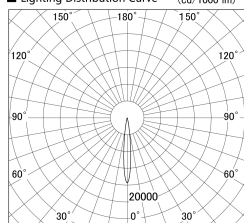

Lighting Distribution Curve (cd/1000 lm)