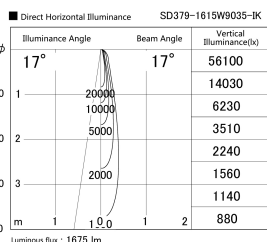

Item no. SD379-1615W9035-IK

Series Name: AMMA Lens type Cylinder Tracklight (In Track) (SD379-IK)

Installation	Track mount
Type	Lens type tracklight : In track type
Fixture wattage	14W
Beam angle	17deg
Color Temp.	3500K
CRI	Ra>90
Luminous	1673 lm
Body	Die-castaluminumalloy
Body finish	White
Trim finish	White
Reflector finish	N/A
IP Rate	IP20
Light source	COB module
Input Voltage	AC220~240V
Dimming Type	Non-Dimmable
Certificate	CE,CCC
Cut Hole	N/A