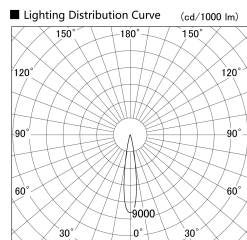

Item no. SD379-1615W9035-IK

Series Name: AMMA Lens type Cylinder Tracklight (In Track) (SD379-IK)

Installation	Track mount
Type	Lens type tracklight : In track type
Fixture wattage	14W
Beam angle	17deg
Color Temp.	3500K
CRI	Ra>90
Luminous	1673 lm
Body	Die-castaluminumalloy
Body finish	White
Trim finish	White
Reflector finish	N/A
IP Rate	IP20
Light source	COB module
Input Voltage	AC220~240V
Dimming Type	Non-Dimmable
Certificate	CE,CCC
Cut Hole	N/A