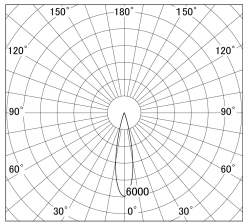

■ Lighting Distribution Curve (cd/1000 lm)