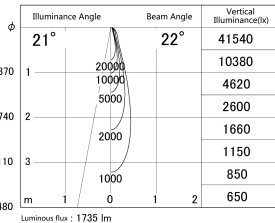

Item no. SD379-1625W9035-IK

Series Name: AMMA Lens type Cylinder Tracklight (In Track) (SD379-IK)

■ Lighting Distribution Curve (cd/1000 lm)

Installation	Track mount
Type	Lens type tracklight : In track type
Fixture wattage	14W
Beam angle	22deg
Color Temp.	3500K
CRI	Ra>90
Luminous	1737 lm
Body	Die-castaluminumalloy
Body finish	White
Trim finish	White
Reflector finish	N/A
IP Rate	IP20
Light source	COB module
Input Voltage	AC220~240V
Dimming Type	Non-Dimmable
Certificate	CE,CCC
Cut Hole	N/A