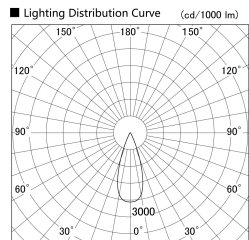

Item no. SD379-1635W9035-IK

Series Name: AMMA Lens type Cylinder Tracklight (In Track) (SD379-IK)

Installation	Track mount
Type	Lens type tracklight : In track type
Fixture wattage	14W
Beam angle	37deg
Color Temp.	3500K
CRI	Ra>90
Luminous	1729 lm
Body	Die-castaluminumalloy
Body finish	White
Trim finish	White
Reflector finish	N/A
IP Rate	IP20
Light source	COB module
Input Voltage	AC220~240V
Dimming Type	Non-Dimmable
Certificate	CE,CCC
Cut Hole	N/A