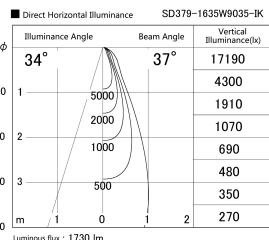

Item no. SD379-1635W9035-IK

Series Name: AMMA Lens type Cylinder Tracklight (In Track) (SD379-IK)

Installation	Track mount
Type	Lens type tracklight : In track type
Fixture wattage	14W
Beam angle	37deg
Color Temp.	3500K
CRI	Ra>90
Luminous	1729 lm
Body	Die-castaluminumalloy
Body finish	White
Trim finish	White
Reflector finish	N/A
IP Rate	IP20
Light source	COB module
Input Voltage	AC220~240V
Dimming Type	Non-Dimmable
Certificate	CE,CCC
Cut Hole	N/A