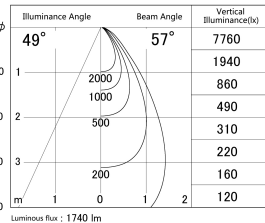

Item no. SD379-1655W9035-IK

Series Name: AMMA Lens type Cylinder Tracklight (In Track) (SD379-IK)

■ Lighting Distribution Curve (cd/1000 lm)

Installation	Track mount
Type	Lens type tracklight : In track type
Fixture wattage	14W
Beam angle	57deg
Color Temp.	3500K
CRI	Ra>90
Luminous	1740 lm
Body	Die-castaluminumalloy
Body finish	White
Trim finish	White
Reflector finish	N/A
IP Rate	IP20
Light source	COB module
Input Voltage	AC220~240V
Dimming Type	Non-Dimmable
Certificate	CE,CCC
Cut Hole	N/A