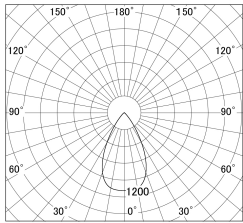

■ Lighting Distribution Curve (cd/1000 lm)