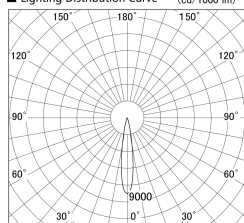

Item no. SD379-2115W9035-IK

Series Name: AMMA Lens type Cylinder Tracklight (In Track) (SD379-IK)

■ Lighting Distribution Curve (cd/1000 lm)

■ Direct Horizontal Illuminance SD379-2115W9035-IK

Installation	Track mount
Type	Lens type tracklight : In track type
Fixture wattage	21W
Beam angle	17deg
Color Temp.	3500K
CRI	Ra>90
Luminous	2340 lm
Body	Die-castaluminumalloy
Body finish	White
Trim finish	White
Reflector finish	N/A
IP Rate	IP20
Light source	COB module
Input Voltage	AC220~240V
Dimming Type	Non-Dimmable
Certificate	CE,CCC
Cut Hole	N/A