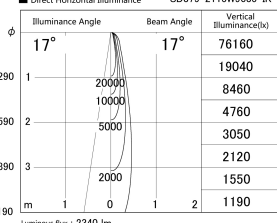

Item no. SD379-2115W9035-IK

Series Name: AMMA Lens type Cylinder Tracklight (In Track) (SD379-IK)

■ Lighting Distribution Curve (cd/1000 lm)

■ Direct Horizontal Illuminance SD379-2115W9035-IK

Installation	Track mount
Type	Lens type tracklight : In track type
Fixture wattage	21W
Beam angle	17deg
Color Temp.	3500K
CRI	Ra>90
Luminous	2340 lm
Body	Die-castaluminumalloy
Body finish	White
Trim finish	White
Reflector finish	N/A
IP Rate	IP20
Light source	COB module
Input Voltage	AC220~240V
Dimming Type	Non-Dimmable
Certificate	CE,CCC
Cut Hole	N/A