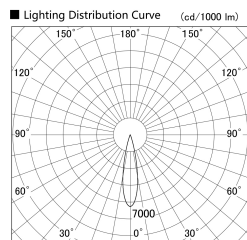

Item no. SD379-2125W9035-IK

Series Name: AMMA Lens type Cylinder Tracklight (In Track) (SD379-IK)

Installation	Track mount
Type	Lens type tracklight : In track type
Fixture wattage	21W
Beam angle	22deg
Color Temp.	3500K
CRI	Ra>90
Luminous	2435 lm
Body	Die-castaluminumalloy
Body finish	White
Trim finish	White
Reflector finish	N/A
IP Rate	IP20
Light source	COB module
Input Voltage	AC220~240V
Dimming Type	Non-Dimmable
Certificate	CE,CCC
Cut Hole	N/A