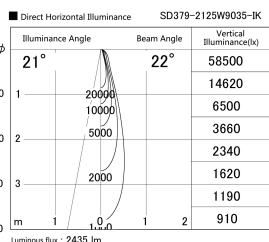

Item no. SD379-2125W9035-IK

Series Name: AMMA Lens type Cylinder Tracklight (In Track) (SD379-IK)

Installation	Track mount
Type	Lens type tracklight : In track type
Fixture wattage	21W
Beam angle	22deg
Color Temp.	3500K
CRI	Ra>90
Luminous	2435 lm
Body	Die-castaluminumalloy
Body finish	White
Trim finish	White
Reflector finish	N/A
IP Rate	IP20
Light source	COB module
Input Voltage	AC220~240V
Dimming Type	Non-Dimmable
Certificate	CE,CCC
Cut Hole	N/A