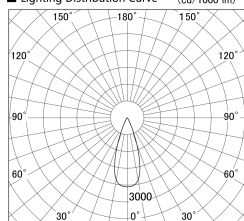

Item no. SD379-2135W9035-IK

Series Name: AMMA Lens type Cylinder Tracklight (In Track) (SD379-IK)

■ Lighting Distribution Curve (cd/1000 lm)

■ Direct Horizontal Illuminance SD379-2135W9035-IK

Installation	Track mount
Type	Lens type tracklight : In track type
Fixture wattage	21W
Beam angle	37deg
Color Temp.	3500K
CRI	Ra>90
Luminous	2423 lm
Body	Die-castaluminumalloy
Body finish	White
Trim finish	White
Reflector finish	N/A
IP Rate	IP20
Light source	COB module
Input Voltage	AC220~240V
Dimming Type	Non-Dimmable
Certificate	CE,CCC
Cut Hole	N/A