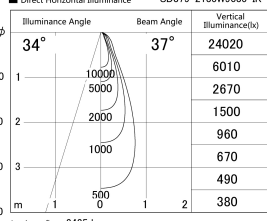

Item no. SD379-2135W9035-IK

Series Name: AMMA Lens type Cylinder Tracklight (In Track) (SD379-IK)

■ Lighting Distribution Curve (cd/1000 lm)

■ Direct Horizontal Illuminance SD379-2135W9035-IK

Installation	Track mount
Type	Lens type tracklight : In track type
Fixture wattage	21W
Beam angle	37deg
Color Temp.	3500K
CRI	Ra>90
Luminous	2423 lm
Body	Die-castaluminumalloy
Body finish	White
Trim finish	White
Reflector finish	N/A
IP Rate	IP20
Light source	COB module
Input Voltage	AC220~240V
Dimming Type	Non-Dimmable
Certificate	CE,CCC
Cut Hole	N/A