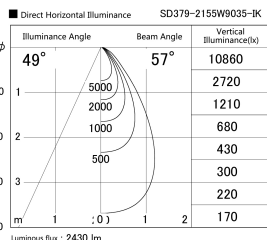

Item no. SD379-2155W9035-IK

Series Name: AMMA Lens type Cylinder Tracklight (In Track) (SD379-IK)

Installation	Track mount
Type	Lens type tracklight : In track type
Fixture wattage	21W
Beam angle	57deg
Color Temp.	3500K
CRI	Ra>90
Luminous	2432 lm
Body	Die-castaluminumalloy
Body finish	White
Trim finish	White
Reflector finish	N/A
IP Rate	IP20
Light source	COB module
Input Voltage	AC220~240V
Dimming Type	Non-Dimmable
Certificate	CE,CCC
Cut Hole	N/A