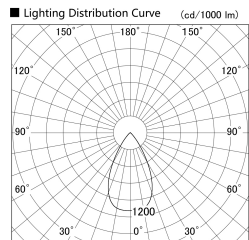

Item no. SD379-2155W9035-IK

Series Name: AMMA Lens type Cylinder Tracklight (In Track) (SD379-IK)

Installation	Track mount
Type	Lens type tracklight : In track type
Fixture wattage	21W
Beam angle	57deg
Color Temp.	3500K
CRI	Ra>90
Luminous	2432 lm
Body	Die-castaluminumalloy
Body finish	White
Trim finish	White
Reflector finish	N/A
IP Rate	IP20
Light source	COB module
Input Voltage	AC220~240V
Dimming Type	Non-Dimmable
Certificate	CE,CCC
Cut Hole	N/A