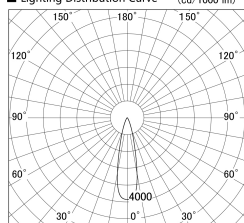

Item no. SD379-2525W9035-IK

Series Name: AMMA Lens type Cylinder Tracklight (In Track) (SD379-IK)

■ Lighting Distribution Curve (cd/1000 lm)

■ Direct Horizontal Illuminance SD379-2525W9035-IK

Installation	Track mount
Type	Lens type tracklight : In track type
Fixture wattage	24W
Beam angle	25deg
Color Temp.	3500K
CRI	Ra>90
Luminous	2902 lm
Body	Die-castaluminumalloy
Body finish	White
Trim finish	White
Reflector finish	N/A
IP Rate	IP20
Light source	COB module
Input Voltage	AC220~240V
Dimming Type	Non-Dimmable
Certificate	CE,CCC
Cut Hole	N/A