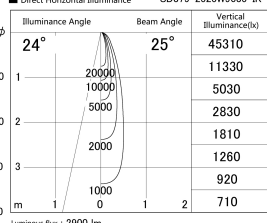

Item no. SD379-2525W9035-IK

Series Name: AMMA Lens type Cylinder Tracklight (In Track) (SD379-IK)

■ Lighting Distribution Curve (cd/1000 lm)

■ Direct Horizontal Illuminance SD379-2525W9035-IK

Installation	Track mount
Type	Lens type tracklight : In track type
Fixture wattage	24W
Beam angle	25deg
Color Temp.	3500K
CRI	Ra>90
Luminous	2902 lm
Body	Die-castaluminumalloy
Body finish	White
Trim finish	White
Reflector finish	N/A
IP Rate	IP20
Light source	COB module
Input Voltage	AC220~240V
Dimming Type	Non-Dimmable
Certificate	CE,CCC
Cut Hole	N/A