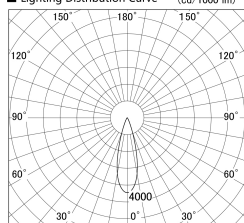

Item no. SD379-2530W9035-IK

Series Name: AMMA Lens type Cylinder Tracklight (In Track) (SD379-IK)

■ Lighting Distribution Curve (cd/1000 lm)

■ Direct Horizontal Illuminance SD379-2530W9035-IK

Installation	Track mount
Type	Lens type tracklight : In track type
Fixture wattage	24W
Beam angle	29deg
Color Temp.	3500K
CRI	Ra>90
Luminous	3021 lm
Body	Die-castaluminumalloy
Body finish	White
Trim finish	White
Reflector finish	N/A
IP Rate	IP20
Light source	COB module
Input Voltage	AC220~240V
Dimming Type	Non-Dimmable
Certificate	CE,CCC
Cut Hole	N/A