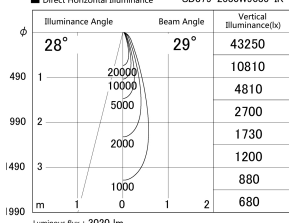

Item no. SD379-2530W9035-IK

Series Name: AMMA Lens type Cylinder Tracklight (In Track) (SD379-IK)

■ Lighting Distribution Curve (cd/1000 lm)

■ Direct Horizontal Illuminance SD379-2530W9035-IK

Installation	Track mount
Type	Lens type tracklight : In track type
Fixture wattage	24W
Beam angle	29deg
Color Temp.	3500K
CRI	Ra>90
Luminous	3021 lm
Body	Die-castaluminumalloy
Body finish	White
Trim finish	White
Reflector finish	N/A
IP Rate	IP20
Light source	COB module
Input Voltage	AC220~240V
Dimming Type	Non-Dimmable
Certificate	CE,CCC
Cut Hole	N/A