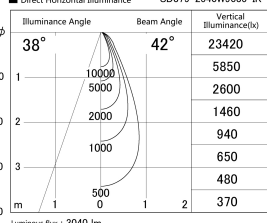

Item no. SD379-2540W9035-IK

Series Name: AMMA Lens type Cylinder Tracklight (In Track) (SD379-IK)

■ Lighting Distribution Curve (cd/1000 lm)

Installation	Track mount
Type	Lens type tracklight : In track type
Fixture wattage	24W
Beam angle	42deg
Color Temp.	3500K
CRI	Ra>90
Luminous	3039 lm
Body	Die-castaluminumalloy
Body finish	White
Trim finish	White
Reflector finish	N/A
IP Rate	IP20
Light source	COB module
Input Voltage	AC220~240V
Dimming Type	Non-Dimmable
Certificate	CE,CCC
Cut Hole	N/A