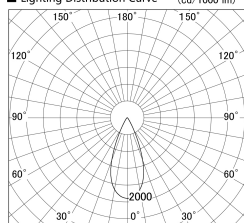

■ Lighting Distribution Curve (cd/1000 lm)