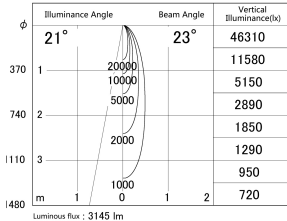

Item no. SD379-3025W9035-IK

Series Name: AMMA Lens type Cylinder Tracklight (In Track) (SD379-IK)

■ Lighting Distribution Curve (cd/1000 lm)

Installation	Track mount
Type	Lens type tracklight : In track type
Fixture wattage	28W
Beam angle	23deg
Color Temp.	3500K
CRI	Ra>90
Luminous	3146 lm
Body	Die-castaluminumalloy
Body finish	White
Trim finish	White
Reflector finish	N/A
IP Rate	IP20
Light source	COB module
Input Voltage	AC220~240V
Dimming Type	Non-Dimmable
Certificate	CE,CCC
Cut Hole	N/A