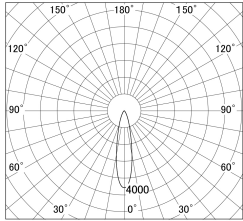

■ Lighting Distribution Curve (cd/1000 lm)