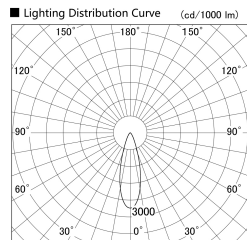

Item no. SD379-3030W9035-IK

Series Name: AMMA Lens type Cylinder Tracklight (In Track) (SD379-IK)

Installation	Track mount
Type	Lens type tracklight : In track type
Fixture wattage	28W
Beam angle	30deg
Color Temp.	3500K
CRI	Ra>90
Luminous	3237 lm
Body	Die-castaluminumalloy
Body finish	White
Trim finish	White
Reflector finish	N/A
IP Rate	IP20
Light source	COB module
Input Voltage	AC220~240V
Dimming Type	Non-Dimmable
Certificate	CE,CCC
Cut Hole	N/A