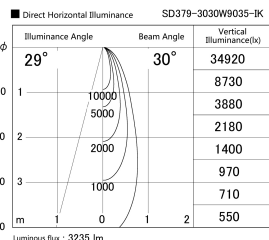

Item no. SD379-3030W9035-IK

Series Name: AMMA Lens type Cylinder Tracklight (In Track) (SD379-IK)

Installation	Track mount
Type	Lens type tracklight : In track type
Fixture wattage	28W
Beam angle	30deg
Color Temp.	3500K
CRI	Ra>90
Luminous	3237 lm
Body	Die-castaluminumalloy
Body finish	White
Trim finish	White
Reflector finish	N/A
IP Rate	IP20
Light source	COB module
Input Voltage	AC220~240V
Dimming Type	Non-Dimmable
Certificate	CE,CCC
Cut Hole	N/A