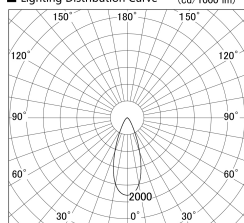

Item no. SD379-3040W9035-IK

Series Name: AMMA Lens type Cylinder Tracklight (In Track) (SD379-IK)

■ Lighting Distribution Curve (cd/1000 lm)

■ Direct Horizontal Illuminance SD379-3040W9035-IK

Installation	Track mount
Type	Lens type tracklight : In track type
Fixture wattage	28W
Beam angle	38deg
Color Temp.	3500K
CRI	Ra>90
Luminous	3170 lm
Body	Die-castaluminumalloy
Body finish	White
Trim finish	White
Reflector finish	N/A
IP Rate	IP20
Light source	COB module
Input Voltage	AC220~240V
Dimming Type	Non-Dimmable
Certificate	CE,CCC
Cut Hole	N/A