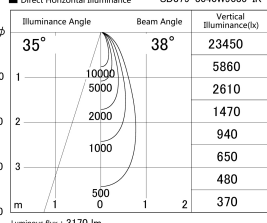

Item no. SD379-3040W9035-IK

Series Name: AMMA Lens type Cylinder Tracklight (In Track) (SD379-IK)

■ Lighting Distribution Curve (cd/1000 lm)

■ Direct Horizontal Illuminance SD379-3040W9035-IK

Installation	Track mount
Type	Lens type tracklight : In track type
Fixture wattage	28W
Beam angle	38deg
Color Temp.	3500K
CRI	Ra>90
Luminous	3170 lm
Body	Die-castaluminumalloy
Body finish	White
Trim finish	White
Reflector finish	N/A
IP Rate	IP20
Light source	COB module
Input Voltage	AC220~240V
Dimming Type	Non-Dimmable
Certificate	CE,CCC
Cut Hole	N/A