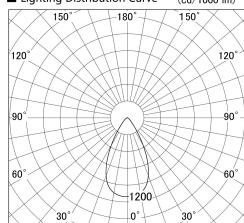

■ Lighting Distribution Curve (cd/1000 lm)