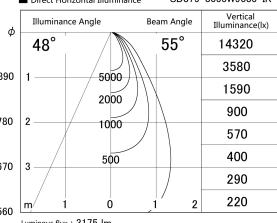

Item no. SD379-3055W9035-IK

Series Name: AMMA Lens type Cylinder Tracklight (In Track) (SD379-IK)

■ Lighting Distribution Curve (cd/1000 lm)

Installation	Track mount
Type	Lens type tracklight : In track type
Fixture wattage	28W
Beam angle	55deg
Color Temp.	3500K
CRI	Ra>90
Luminous	3175 lm
Body	Die-castaluminumalloy
Body finish	White
Trim finish	White
Reflector finish	N/A
IP Rate	IP20
Light source	COB module
Input Voltage	AC220~240V
Dimming Type	Non-Dimmable
Certificate	CE,CCC
Cut Hole	N/A