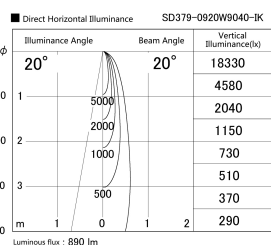

Item no. SD379-0920W9040-IK

Series Name: AMMA Lens type Cylinder Tracklight (In Track) (SD379-IK)

Installation	Track mount
Type	Lens type tracklight : In track type
Fixture wattage	10.5W
Beam angle	20deg
Color Temp.	4000K
CRI	Ra>90
Luminous	892 lm
Body	Die-castaluminumalloy
Body finish	White
Trim finish	White
Reflector finish	N/A
IP Rate	IP20
Light source	COB module
Input Voltage	AC220~240V
Dimming Type	Non-Dimmable
Certificate	CE,CCC
Cut Hole	N/A