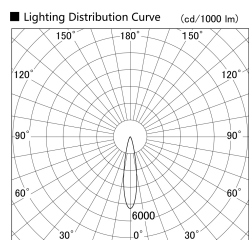

Item no. SD379-0920W9040-IK

Series Name: AMMA Lens type Cylinder Tracklight (In Track) (SD379-IK)

Installation	Track mount
Type	Lens type tracklight : In track type
Fixture wattage	10.5W
Beam angle	20deg
Color Temp.	4000K
CRI	Ra>90
Luminous	892 lm
Body	Die-castaluminumalloy
Body finish	White
Trim finish	White
Reflector finish	N/A
IP Rate	IP20
Light source	COB module
Input Voltage	AC220~240V
Dimming Type	Non-Dimmable
Certificate	CE,CCC
Cut Hole	N/A