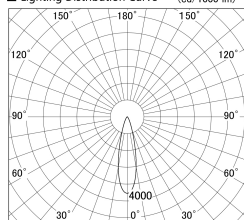

■ Lighting Distribution Curve (cd/1000 lm)

Installation	Track mount
Type	Lens type tracklight : In track type
Fixture wattage	10.5W
Beam angle	26deg
Color Temp.	4000K
CRI	Ra>90
Luminous	1063 lm
Body	Die-castaluminumalloy
Body finish	White
Trim finish	White
Reflector finish	N/A
IP Rate	IP20
Light source	COB module
Input Voltage	AC220~240V
Dimming Type	Non-Dimmable
Certificate	CE,CCC
Cut Hole	N/A