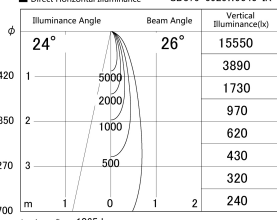

Installation	Track mount
Type	Lens type tracklight : In track type
Fixture wattage	10.5W
Beam angle	26deg
Color Temp.	4000K
CRI	Ra>90
Luminous	1063 lm
Body	Die-castaluminumalloy
Body finish	White
Trim finish	White
Reflector finish	N/A
IP Rate	IP20
Light source	COB module
Input Voltage	AC220~240V
Dimming Type	Non-Dimmable
Certificate	CE,CCC
Cut Hole	N/A