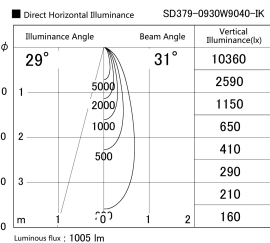

Item no. SD379-0930W9040-IK

Series Name: AMMA Lens type Cylinder Tracklight (In Track) (SD379-IK)

Installation	Track mount
Type	Lens type tracklight : In track type
Fixture wattage	10.5W
Beam angle	31deg
Color Temp.	4000K
CRI	Ra>90
Luminous	1006 lm
Body	Die-castaluminumalloy
Body finish	White
Trim finish	White
Reflector finish	N/A
IP Rate	IP20
Light source	COB module
Input Voltage	AC220~240V
Dimming Type	Non-Dimmable
Certificate	CE,CCC
Cut Hole	N/A