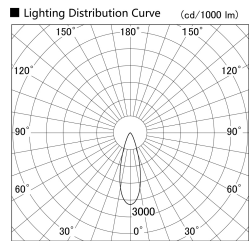

Item no. SD379-0930W9040-IK

Series Name: AMMA Lens type Cylinder Tracklight (In Track) (SD379-IK)

Installation	Track mount
Type	Lens type tracklight : In track type
Fixture wattage	10.5W
Beam angle	31deg
Color Temp.	4000K
CRI	Ra>90
Luminous	1006 lm
Body	Die-castaluminumalloy
Body finish	White
Trim finish	White
Reflector finish	N/A
IP Rate	IP20
Light source	COB module
Input Voltage	AC220~240V
Dimming Type	Non-Dimmable
Certificate	CE,CCC
Cut Hole	N/A