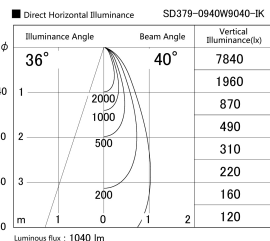

Item no. SD379-0940W9040-IK

Series Name: AMMA Lens type Cylinder Tracklight (In Track) (SD379-IK)

Installation	Track mount
Type	Lens type tracklight : In track type
Fixture wattage	10.5W
Beam angle	40deg
Color Temp.	4000K
CRI	Ra>90
Luminous	1038 lm
Body	Die-castaluminumalloy
Body finish	White
Trim finish	White
Reflector finish	N/A
IP Rate	IP20
Light source	COB module
Input Voltage	AC220~240V
Dimming Type	Non-Dimmable
Certificate	CE,CCC
Cut Hole	N/A