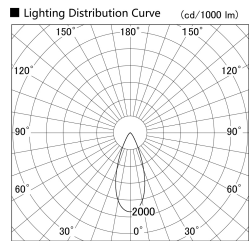

Item no. SD379-0940W9040-IK

Series Name: AMMA Lens type Cylinder Tracklight (In Track) (SD379-IK)

Installation	Track mount
Type	Lens type tracklight : In track type
Fixture wattage	10.5W
Beam angle	40deg
Color Temp.	4000K
CRI	Ra>90
Luminous	1038 lm
Body	Die-castaluminumalloy
Body finish	White
Trim finish	White
Reflector finish	N/A
IP Rate	IP20
Light source	COB module
Input Voltage	AC220~240V
Dimming Type	Non-Dimmable
Certificate	CE,CCC
Cut Hole	N/A