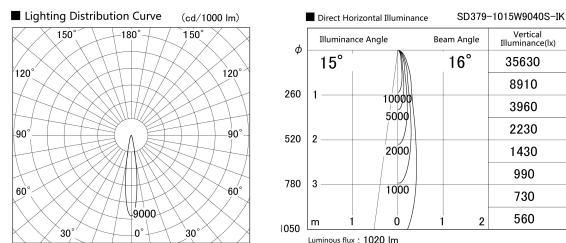

Item no. SD379-1015W9040S-IK

Series Name: AMMA Lens type Cylinder Tracklight (In Track) (SD379-IK)

Installation	Track mount
Type	Lens type tracklight : In track type
Fixture wattage	10.5W
Beam angle	16deg
Color Temp.	4000K
CRI	Ra>90
Luminous	1020 lm
Body	Die-castaluminumalloy
Body finish	White
Trim finish	White
Reflector finish	N/A
IP Rate	IP20
Light source	COB module
Input Voltage	AC220~240V
Dimming Type	Non-Dimmable
Certificate	CE,CCC
Cut Hole	N/A