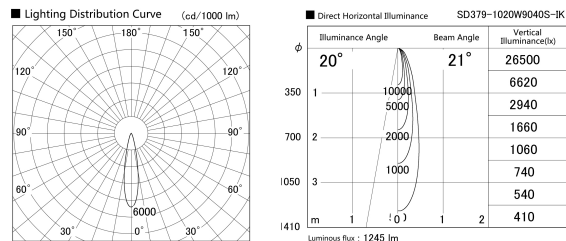

Item no. SD379-1020W9040S-IK

Series Name: AMMA Lens type Cylinder Tracklight (In Track) (SD379-IK)

Installation	Track mount
Type	Lens type tracklight : In track type
Fixture wattage	10.5W
Beam angle	21deg
Color Temp.	4000K
CRI	Ra>90
Luminous	1247 lm
Body	Die-castaluminumalloy
Body finish	White
Trim finish	White
Reflector finish	N/A
IP Rate	IP20
Light source	COB module
Input Voltage	AC220~240V
Dimming Type	Non-Dimmable
Certificate	CE,CCC
Cut Hole	N/A