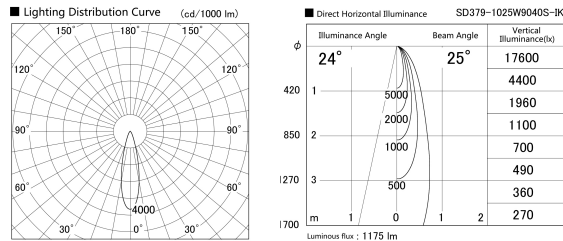

Item no. SD379-1025W9040S-IK

Series Name: AMMA Lens type Cylinder Tracklight (In Track) (SD379-IK)

| | |
|------------------|--------------------------------------|
| Installation | Track mount |
| Type | Lens type tracklight : In track type |
| Fixture wattage | 10.5W |
| Beam angle | 25deg |
| Color Temp. | 4000K |
| CRI | Ra>90 |
| Luminous | 1175 lm |
| Body | Die-castaluminumalloy |
| Body finish | White |
| Trim finish | White |
| Reflector finish | N/A |
| IP Rate | IP20 |
| Light source | COB module |
| Input Voltage | AC220~240V |
| Dimming Type | Non-Dimmable |
| Certificate | CE,CCC |
| Cut Hole | N/A |