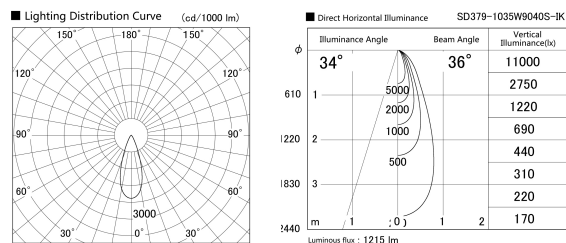

Item no. SD379-1035W9040S-IK

Series Name: AMMA Lens type Cylinder Tracklight (In Track) (SD379-IK)

Installation	Track mount
Type	Lens type tracklight : In track type
Fixture wattage	10.5W
Beam angle	36deg
Color Temp.	4000K
CRI	Ra>90
Luminous	1214 lm
Body	Die-castaluminumalloy
Body finish	White
Trim finish	White
Reflector finish	N/A
IP Rate	IP20
Light source	COB module
Input Voltage	AC220~240V
Dimming Type	Non-Dimmable
Certificate	CE,CCC
Cut Hole	N/A