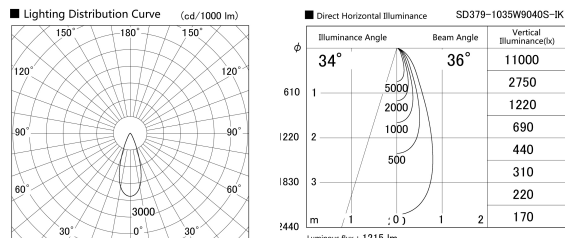

Item no. SD379-1035W9040S-IK

Series Name: AMMA Lens type Cylinder Tracklight (In Track) (SD379-IK)

Installation	Track mount
Type	Lens type tracklight : In track type
Fixture wattage	10.5W
Beam angle	36deg
Color Temp.	4000K
CRI	Ra>90
Luminous	1214 lm
Body	Die-castaluminumalloy
Body finish	White
Trim finish	White
Reflector finish	N/A
IP Rate	IP20
Light source	COB module
Input Voltage	AC220~240V
Dimming Type	Non-Dimmable
Certificate	CE,CCC
Cut Hole	N/A