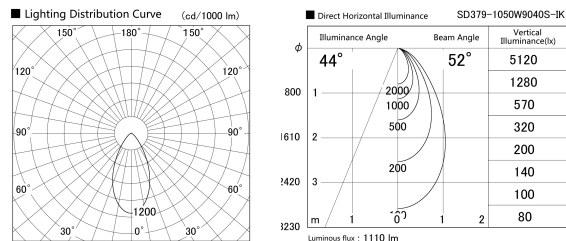

Item no. SD379-1050W9040S-IK

Series Name: AMMA Lens type Cylinder Tracklight (In Track) (SD379-IK)

Installation	Track mount
Type	Lens type tracklight : In track type
Fixture wattage	10.5W
Beam angle	52deg
Color Temp.	4000K
CRI	Ra>90
Luminous	1112 lm
Body	Die-castaluminumalloy
Body finish	White
Trim finish	White
Reflector finish	N/A
IP Rate	IP20
Light source	COB module
Input Voltage	AC220~240V
Dimming Type	Non-Dimmable
Certificate	CE,CCC
Cut Hole	N/A