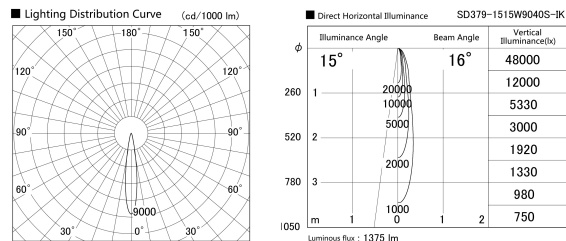

Item no. SD379-1515W9040S-IK

Series Name: AMMA Lens type Cylinder Tracklight (In Track) (SD379-IK)

Installation	Track mount
Type	Lens type tracklight : In track type
Fixture wattage	14W
Beam angle	16deg
Color Temp.	4000K
CRI	Ra>90
Luminous	1374 lm
Body	Die-castaluminumalloy
Body finish	White
Trim finish	White
Reflector finish	N/A
IP Rate	IP20
Light source	COB module
Input Voltage	AC220~240V
Dimming Type	Non-Dimmable
Certificate	CE,CCC
Cut Hole	N/A