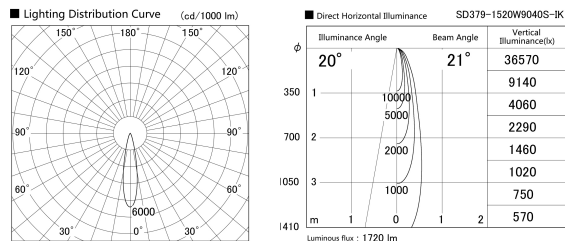

Item no. SD379-1520W9040S-IK

Series Name: AMMA Lens type Cylinder Tracklight (In Track) (SD379-IK)

Installation	Track mount
Type	Lens type tracklight : In track type
Fixture wattage	14W
Beam angle	21deg
Color Temp.	4000K
CRI	Ra>90
Luminous	1721 lm
Body	Die-castaluminumalloy
Body finish	White
Trim finish	White
Reflector finish	N/A
IP Rate	IP20
Light source	COB module
Input Voltage	AC220~240V
Dimming Type	Non-Dimmable
Certificate	CE,CCC
Cut Hole	N/A