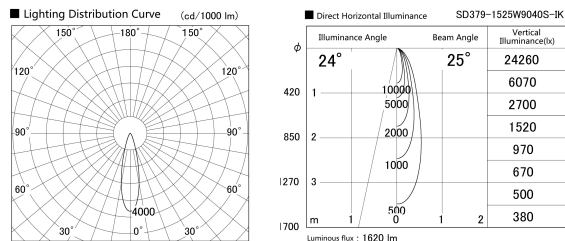

Item no. SD379-1525W9040S-IK

Series Name: AMMA Lens type Cylinder Tracklight (In Track) (SD379-IK)

Installation	Track mount
Type	Lens type tracklight : In track type
Fixture wattage	14W
Beam angle	25deg
Color Temp.	4000K
CRI	Ra>90
Luminous	1620 lm
Body	Die-castaluminumalloy
Body finish	White
Trim finish	White
Reflector finish	N/A
IP Rate	IP20
Light source	COB module
Input Voltage	AC220~240V
Dimming Type	Non-Dimmable
Certificate	CE,CCC
Cut Hole	N/A