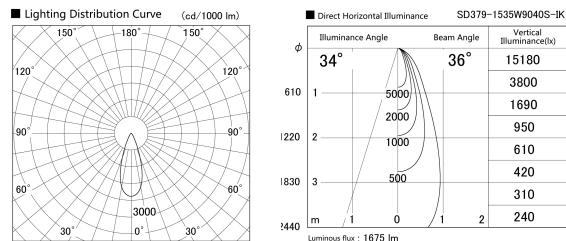

Item no. SD379-1535W9040S-IK

Series Name: AMMA Lens type Cylinder Tracklight (In Track) (SD379-IK)

Installation	Track mount
Type	Lens type tracklight : In track type
Fixture wattage	14W
Beam angle	36deg
Color Temp.	4000K
CRI	Ra>90
Luminous	1675 lm
Body	Die-castaluminumalloy
Body finish	White
Trim finish	White
Reflector finish	N/A
IP Rate	IP20
Light source	COB module
Input Voltage	AC220~240V
Dimming Type	Non-Dimmable
Certificate	CE,CCC
Cut Hole	N/A