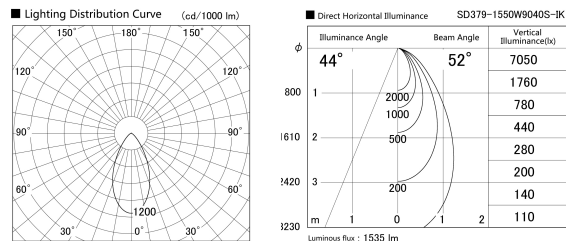

Item no. SD379-1550W9040S-IK

Series Name: AMMA Lens type Cylinder Tracklight (In Track) (SD379-IK)

Installation	Track mount
Type	Lens type tracklight : In track type
Fixture wattage	14W
Beam angle	52deg
Color Temp.	4000K
CRI	Ra>90
Luminous	1533 lm
Body	Die-castaluminumalloy
Body finish	White
Trim finish	White
Reflector finish	N/A
IP Rate	IP20
Light source	COB module
Input Voltage	AC220~240V
Dimming Type	Non-Dimmable
Certificate	CE,CCC
Cut Hole	N/A