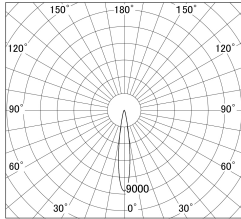

Item no. SD379-1015W9040-IK

Series Name: AMMA Lens type Cylinder Tracklight (In Track) (SD379-IK)

■ Lighting Distribution Curve (cd/1000 lm)

■ Direct Horizontal Illuminance SD379-1015W9040-IK

Installation	Track mount
Type	Lens type tracklight : In track type
Fixture wattage	10.5W
Beam angle	16deg
Color Temp.	4000K
CRI	Ra>90
Luminous	1020 lm
Body	Die-castaluminumalloy
Body finish	White
Trim finish	White
Reflector finish	N/A
IP Rate	IP20
Light source	COB module
Input Voltage	AC220~240V
Dimming Type	Non-Dimmable
Certificate	CE,CCC
Cut Hole	N/A