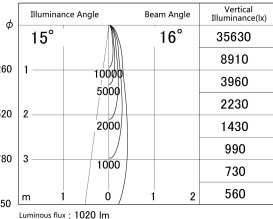

Item no. SD379-1015W9040-IK

Series Name: AMMA Lens type Cylinder Tracklight (In Track) (SD379-IK)

■ Lighting Distribution Curve (cd/1000 lm)

■ Direct Horizontal Illuminance SD379-1015W9040-IK

Installation	Track mount
Type	Lens type tracklight : In track type
Fixture wattage	10.5W
Beam angle	16deg
Color Temp.	4000K
CRI	Ra>90
Luminous	1020 lm
Body	Die-castaluminumalloy
Body finish	White
Trim finish	White
Reflector finish	N/A
IP Rate	IP20
Light source	COB module
Input Voltage	AC220~240V
Dimming Type	Non-Dimmable
Certificate	CE,CCC
Cut Hole	N/A